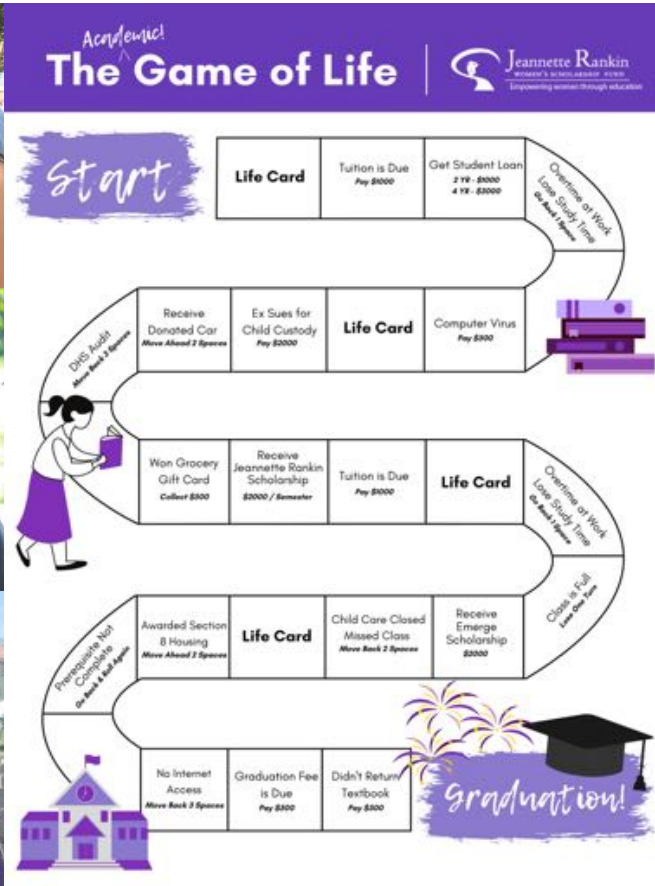

STAR PARTY

Jeannette Rankin
WOMEN'S SCHOLARSHIP FUND

STAR PARTY 2020

HELP A SCHOLAR BE A STAR

THURSDAY NOVEMBER 5, 2020

PRESENTED BY

ASSURANT®

STAR PARTY 2020

NOVEMBER 5, 2020

To our potential community partners-

On behalf of the Jeannette Rankin Women's Scholarship Foundation (JRF), we are writing to request your support for our Scholars while we celebrate your organization. **We invite you to sponsor the 2020 STAR Party and empower women to shine!**

On November 5th, 2020, JRF will be hosting our STAR Party completely online. It's a fun virtual cocktail hour fundraising event, with compelling Scholar stories, an engaging video game, and a big focus on social media and peer-to-peer fundraising for guests. We all work together to raise as much money as possible to fund the scholarships that the JRF distributes to incredibly deserving women.

- The 2019 event website had nearly **37,000 visitors**.
- 2019 event related social media reached over **80,000 people**.

Each STAR Party sponsor's logo and direct website link will be added to our event website and featured on social media, which means your organization will benefit from the traffic we receive! You also will be highlighted during the event, with a crowd of more than 250 philanthropists from the Atlanta community.